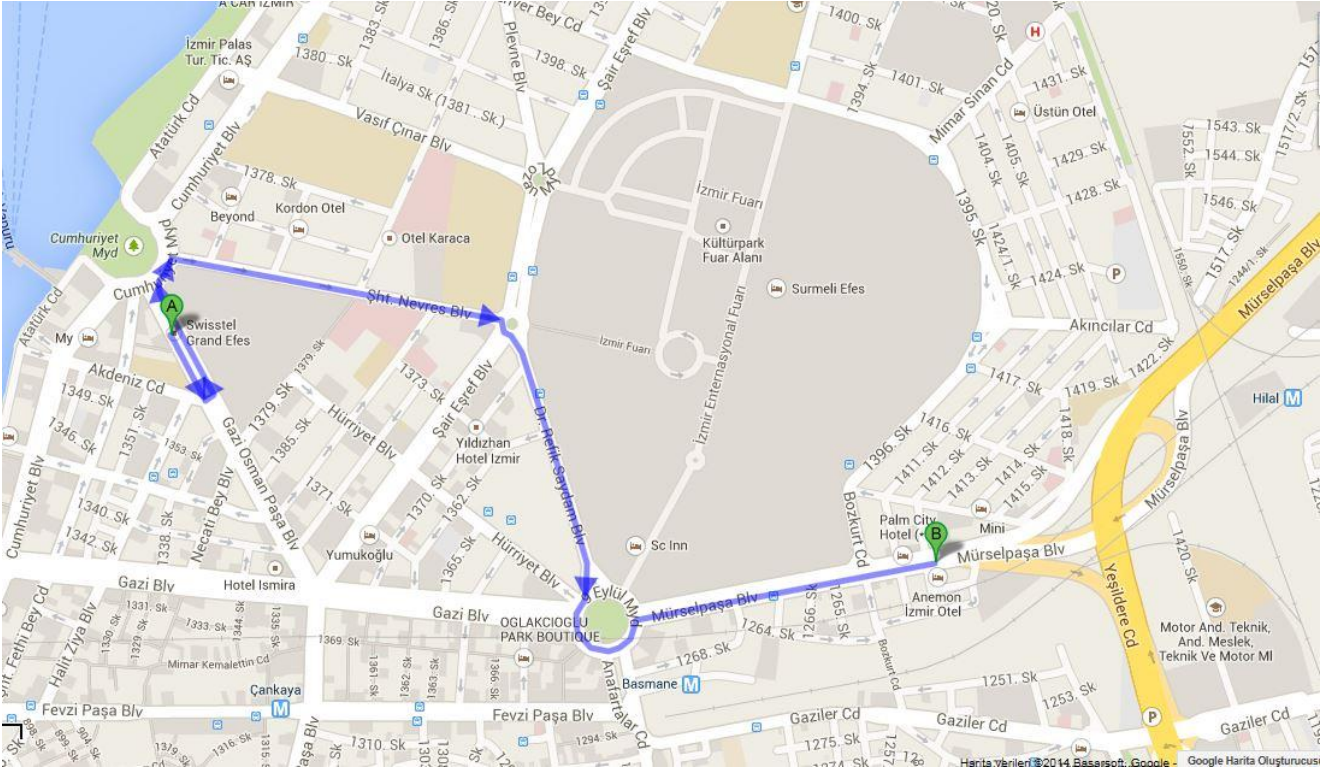

Anemon İzmir Hotel

Address: Mürselpaşa Bulvarı No:40 Kahramanlar / İzmir

Tel: +90 (232) 446 36 56 / +90 (232) 446 36 55

<http://www.anemonhotels.com/otel-izmir/anemon-izmir.aspx>

Directions:

1) From Swiss Hotel Grand Efes (where you get off the Havas shuttle) to Anemon İzmir Hotel:

2) From Anemon İzmir Hotel to Volley Hotel İzmir: